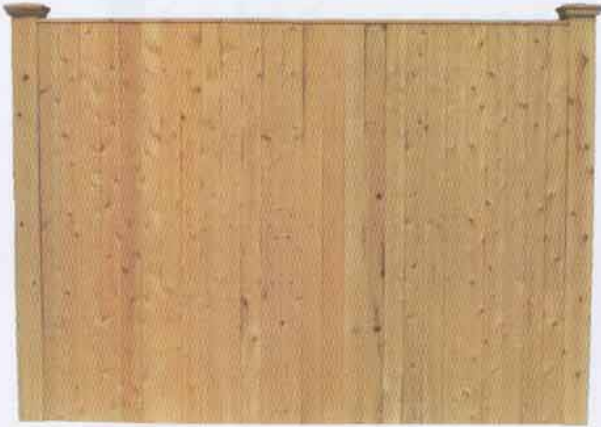

Colonial

Privacy Cedar Panels

*Our privacy cedar panels offer total privacy and maximum security,
providing decoration as well as peace of mind to any home.*