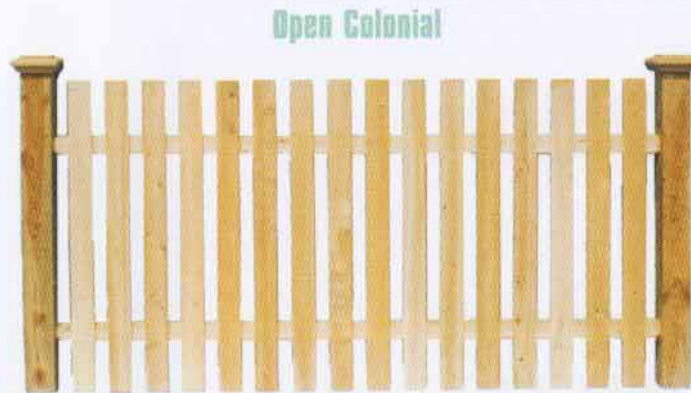

Checking

As round or square timbers dry out and season, they often develop what appears to be a split or crack, more accurately known as a "check." Checking is a natural part of the seasoning process that does not harm the durability or stability of the product. It is almost always likely to occur.

Colonial

Stockade

Scalloped Stockade

Gothic

Privacy Cedar Panels

*Our privacy cedar panels offer total privacy and maximum security,
providing decoration as well as peace of mind to any home.*

Crown

Estate

Open Picket

Open Picket Scalloped

Open Gothic

Open Colonial

Open Estate

Our spacious open cedar panels are a handsome backdrop in nearly any landscape, yet still provide an effective barrier for children and pets.