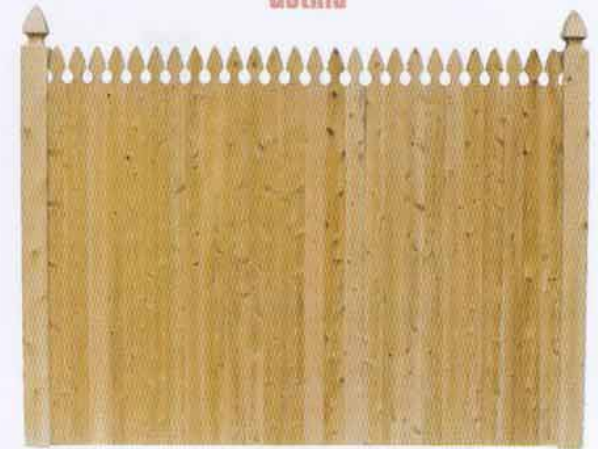

Checking

As round or square timbers dry out and season, they often develop what appears to be a split or crack, more accurately known as a "check." Checking is a natural part of the seasoning process that does not harm the durability or stability of the product. It is almost always likely to occur.

Colonial

Stockade

Scalloped Stockade

Gothic

Privacy Cedar Panels

*Our privacy cedar panels offer total privacy and maximum security,
providing decoration as well as peace of mind to any home.*

Crown

Estate

Open Picket

Open Picket Scalloped

Open Gothic

Open Colonial

Open Estate

Our spacious open cedar panels are a handsome backdrop in nearly any landscape, yet still provide an effective barrier for children and pets.